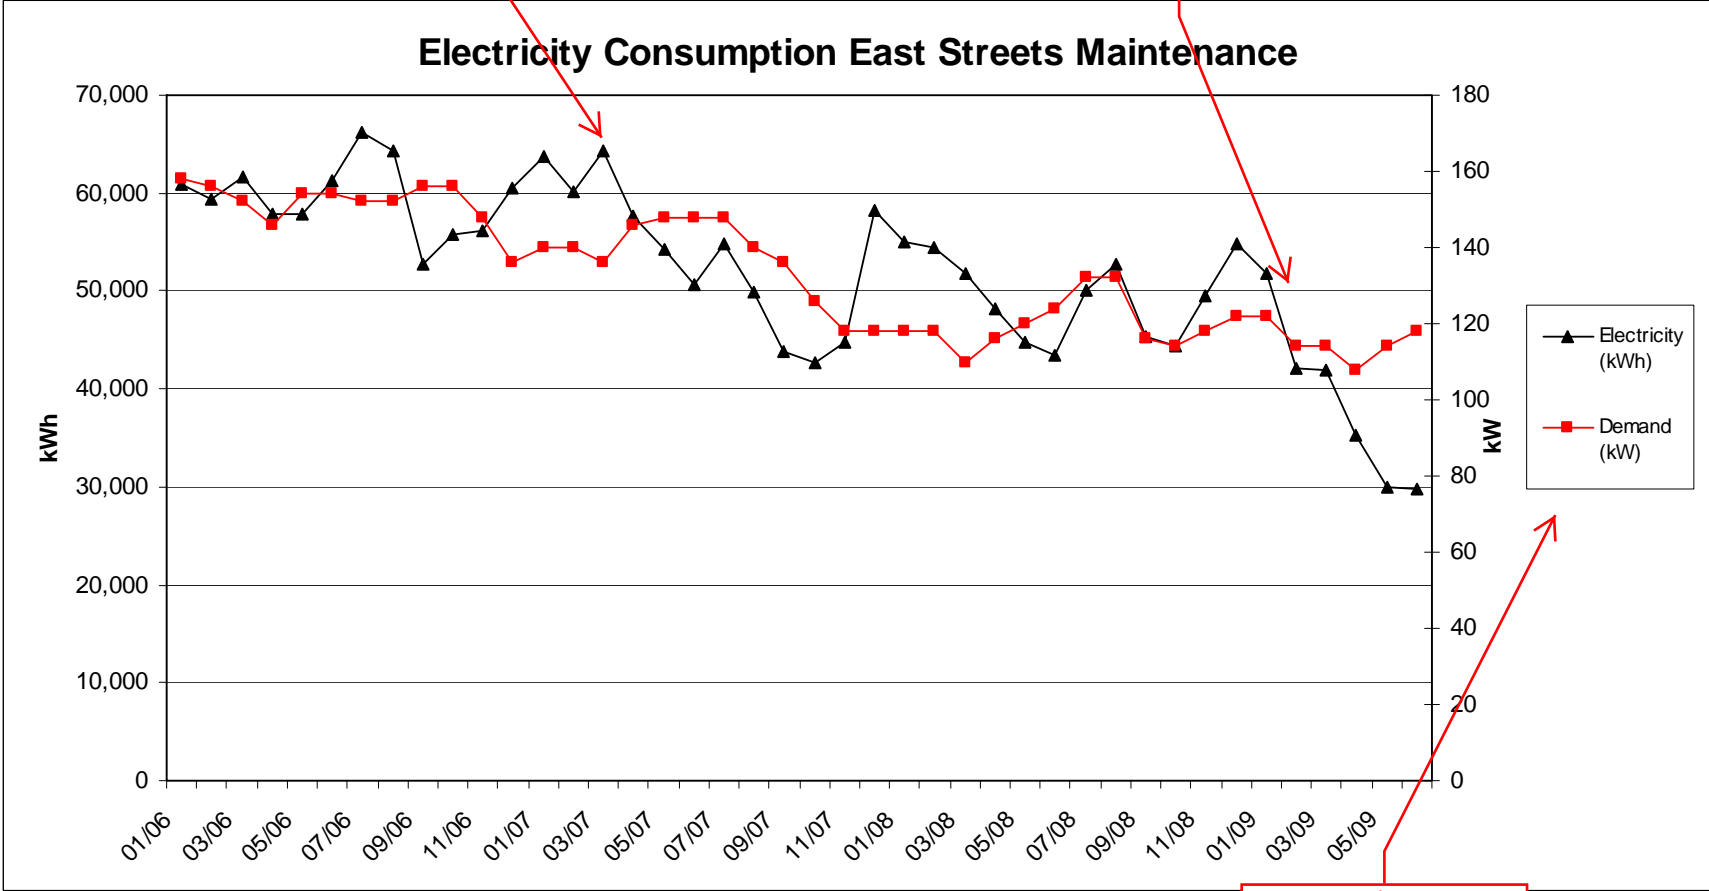

Phase 1: HID --> T8 in Vehicle Storage

Phase 2: Occupancy Sensors in Vehicle Storage; HID --> T8 and occupancy sensor sin shops and storage

Phase 3 (Winter 09/10): T12--> T8 and occupancy sensors in office and locker areas; Outdoor HID --> LED